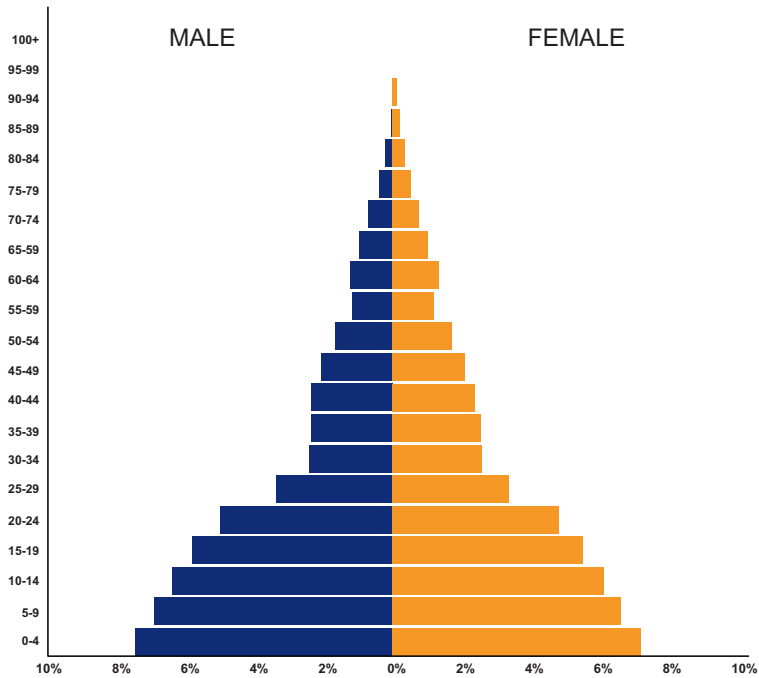

Figure 3 - Lebanon Population Pyramid in 1975 and 2023

1975

POPULATION: 2,691,585

2023

POPULATION: 5,353,929