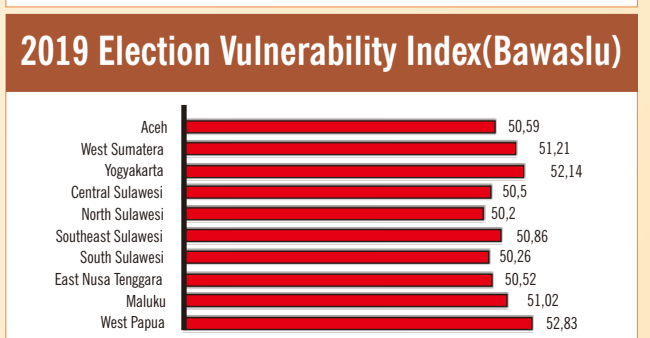

BASIC INFORMATION

- April 25, 2019 - May 22 2019 - Vote recapitulation and result determination for legislative election (DPRD Regency/City; DPRD Province; DPR; and DPD) at KPU in Jakarta.
- Result Disputes Adjudication Process:
  - May 23 - May 25 - result disputes cases submission to MK - Disputes should be submitted to MK within 72 hours of KPU's final announcement of the result (Law 7/2017 on election)
  - If cases accepted, its will be formally registered on July 1, 2019
  - The time frame for adjudication process: July 1 - August 9, 2019 (Legislative result disputes should be settled within 30 working days).
- The determination elected candidate will be held between July-August 2019

CANDIDATES

	DPR 7,968	Provincial DPRD 28,912
	Male Candidates 4,774	Regency/Municipal DPRD 207,860
	Female Candidates 3,194	Disabilities Candidates 32

Political Party Contest in National Legislative Election

National Awakening Party	Great Indonesia Movement Party	Indonesia's Democracy in Struggle Party	Functional Group Party
National Democratic Party	Garuda Party	Berkarya Party	Prosperous Justice Party
The Unity of Indonesia Party	United Development Party	Indonesia Solidarity Party	National Mandate Party
People's Conscience Party	Democratic Party	Crescent Star Party	Indonesian Justice and Unity Party