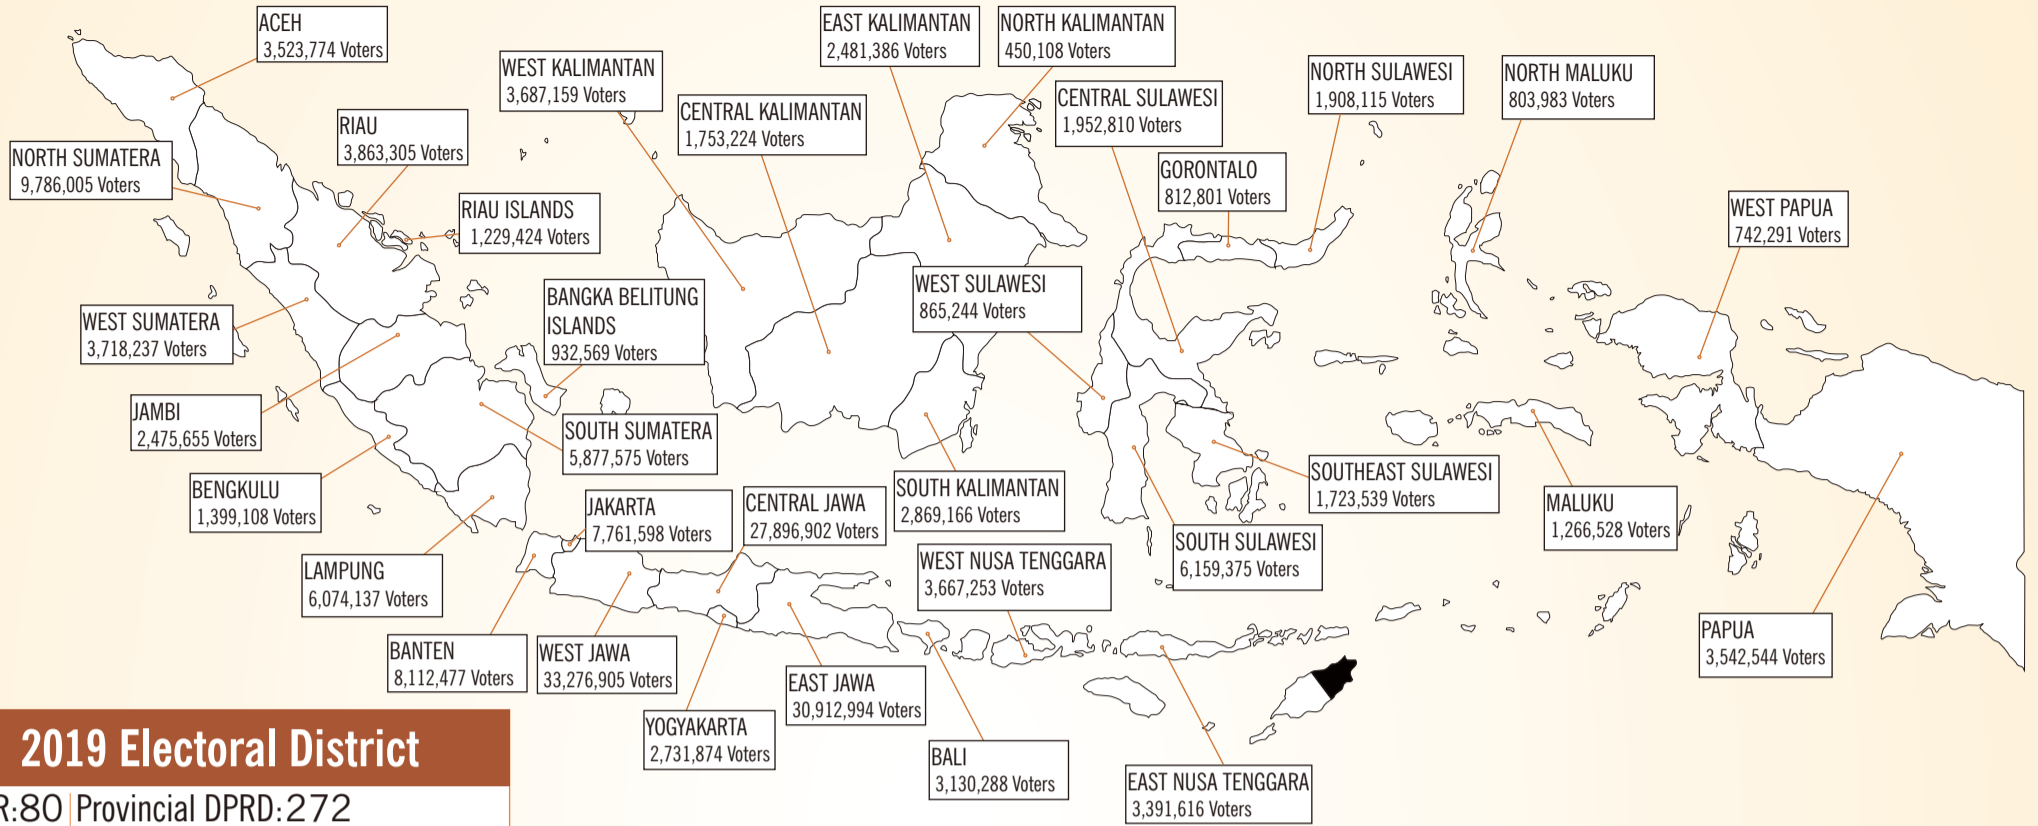

2019 INDONESIA LEGISLATIVE ELECTION