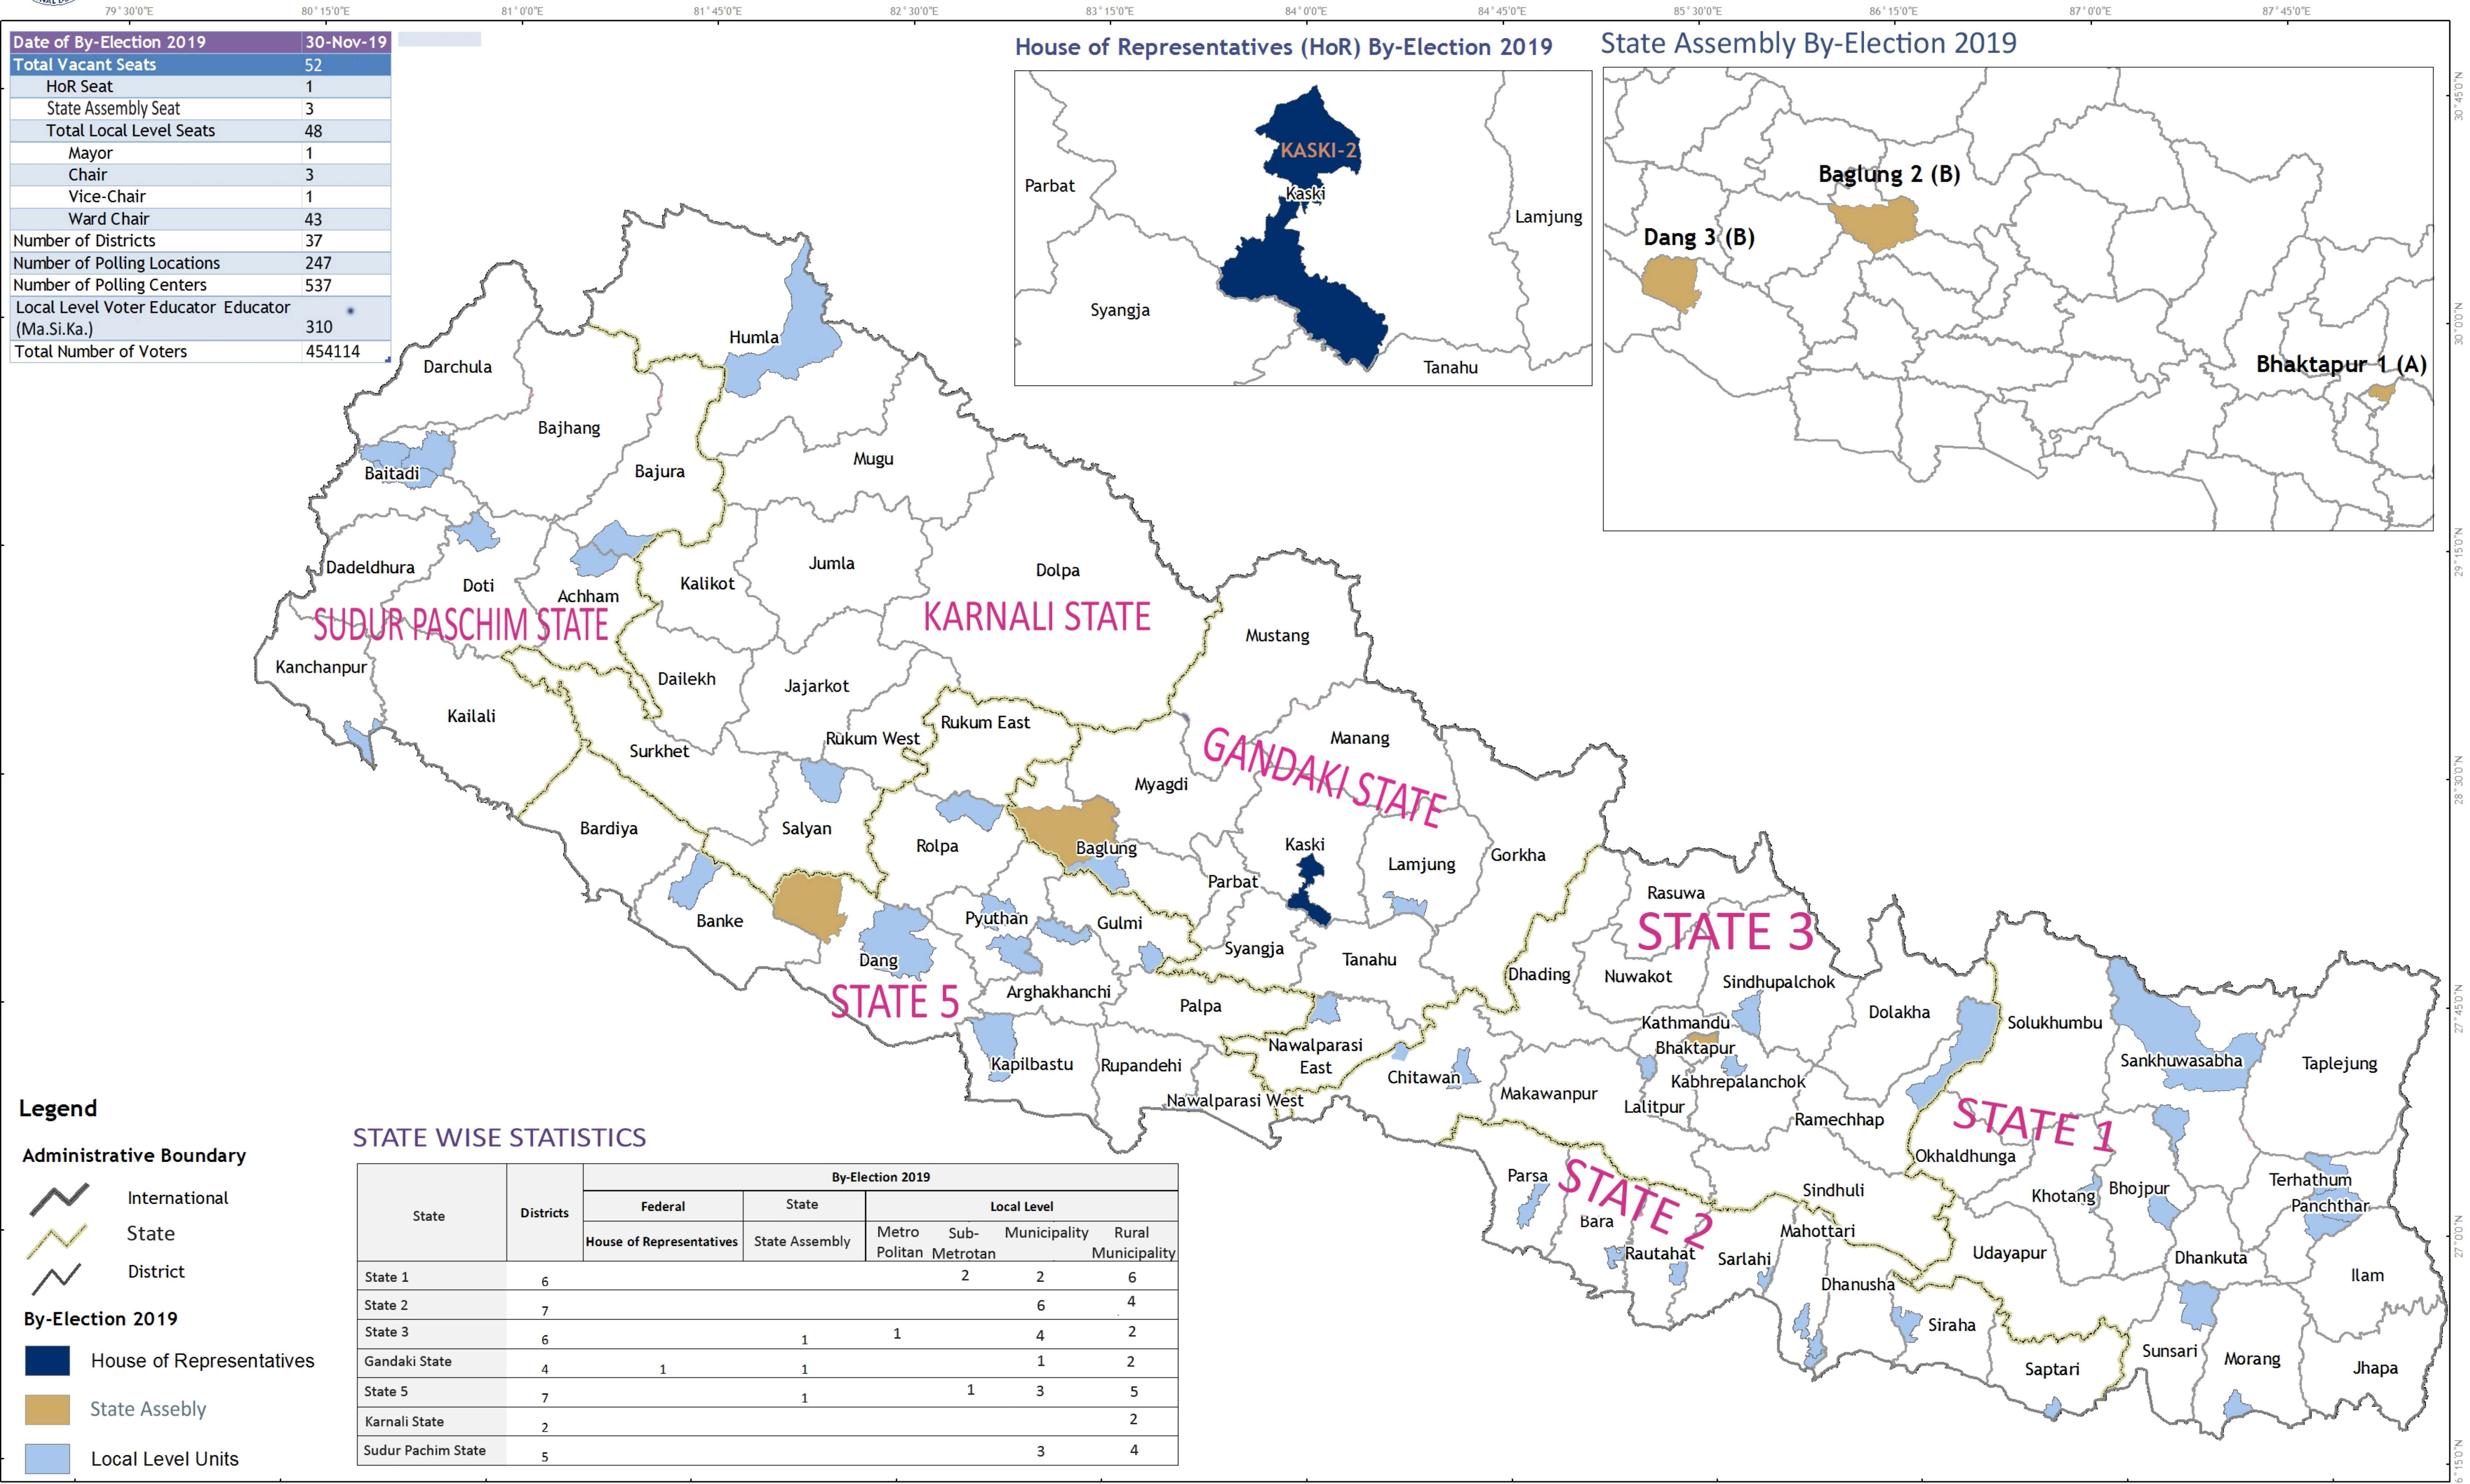

# FEDERAL, STATE AND LOCAL BY-ELECTION 2019

Date of By-Election 2019	30-Nov-19
Total Vacant Seats	52
HoR Seat	1
State Assembly Seat	3
Total Local Level Seats	48
Mayor	1
Chair	3
Vice-Chair	1
Ward Chair	43
Number of Districts	37
Number of Polling Locations	247
Number of Polling Centers	537
Local Level Voter Educator Educator (Ma.Si.Ka.)	310
Total Number of Voters	454114

House of Representatives (HoR) By-Election 2019

State Assembly By-Election 2019

- Legend**
- Administrative Boundary
    - International
    - State
    - District
  - By-Election 2019
    - House of Representatives
    - State Assembly
    - Local Level Units

STATE WISE STATISTICS

State	Districts	By-Election 2019					
		Federal		Local Level		Rural Municipality	
		House of Representatives	State Assembly	Metro Politan	Sub-Metrotan		
State 1	6			2	2	6	
State 2	7				6	4	
State 3	6		1	1	4	2	
Gandaki State	4	1	1		1	2	
State 5	7		1		1	3	
Karnali State	2					2	
Sudur Pachim State	5				3	4	

The boundaries and names used on this map do not imply official endorsement or acceptance by the US Government or USAID.