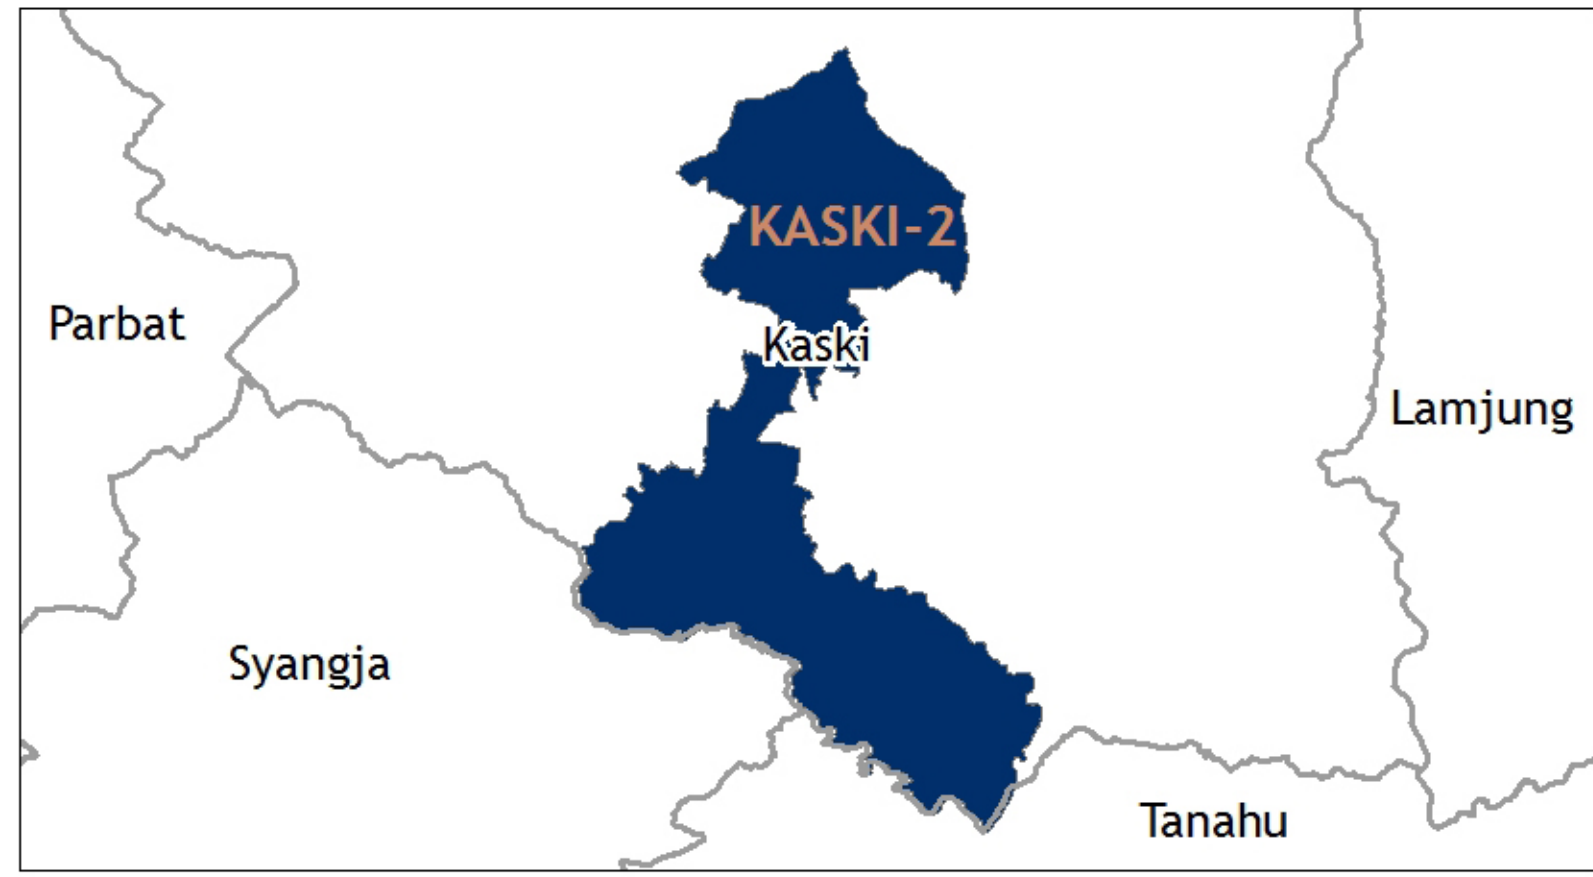

# FEDERAL, STATE AND LOCAL BY-ELECTION 2019

Date of By-Election 2019	30-Nov-19
Total Vacant Seats	52
HoR Seat	1
State Assembly Seat	3
Total Local Level Seats	48
Mayor	1
Chair	3
Vice-Chair	1
Ward Chair	43
Number of Districts	37
Number of Polling Locations	247
Number of Polling Centers	537
Local Level Voter Educator Educator (Ma.Si.Ka.)	310
Total Number of Voters	454114

House of Representatives (HoR) By-Election 2019

State Assembly By-Election 2019

- Legend**
- Administrative Boundary
    - International
    - State
    - District
  - By-Election 2019
    - House of Representatives
    - State Assembly
    - Local Level Units